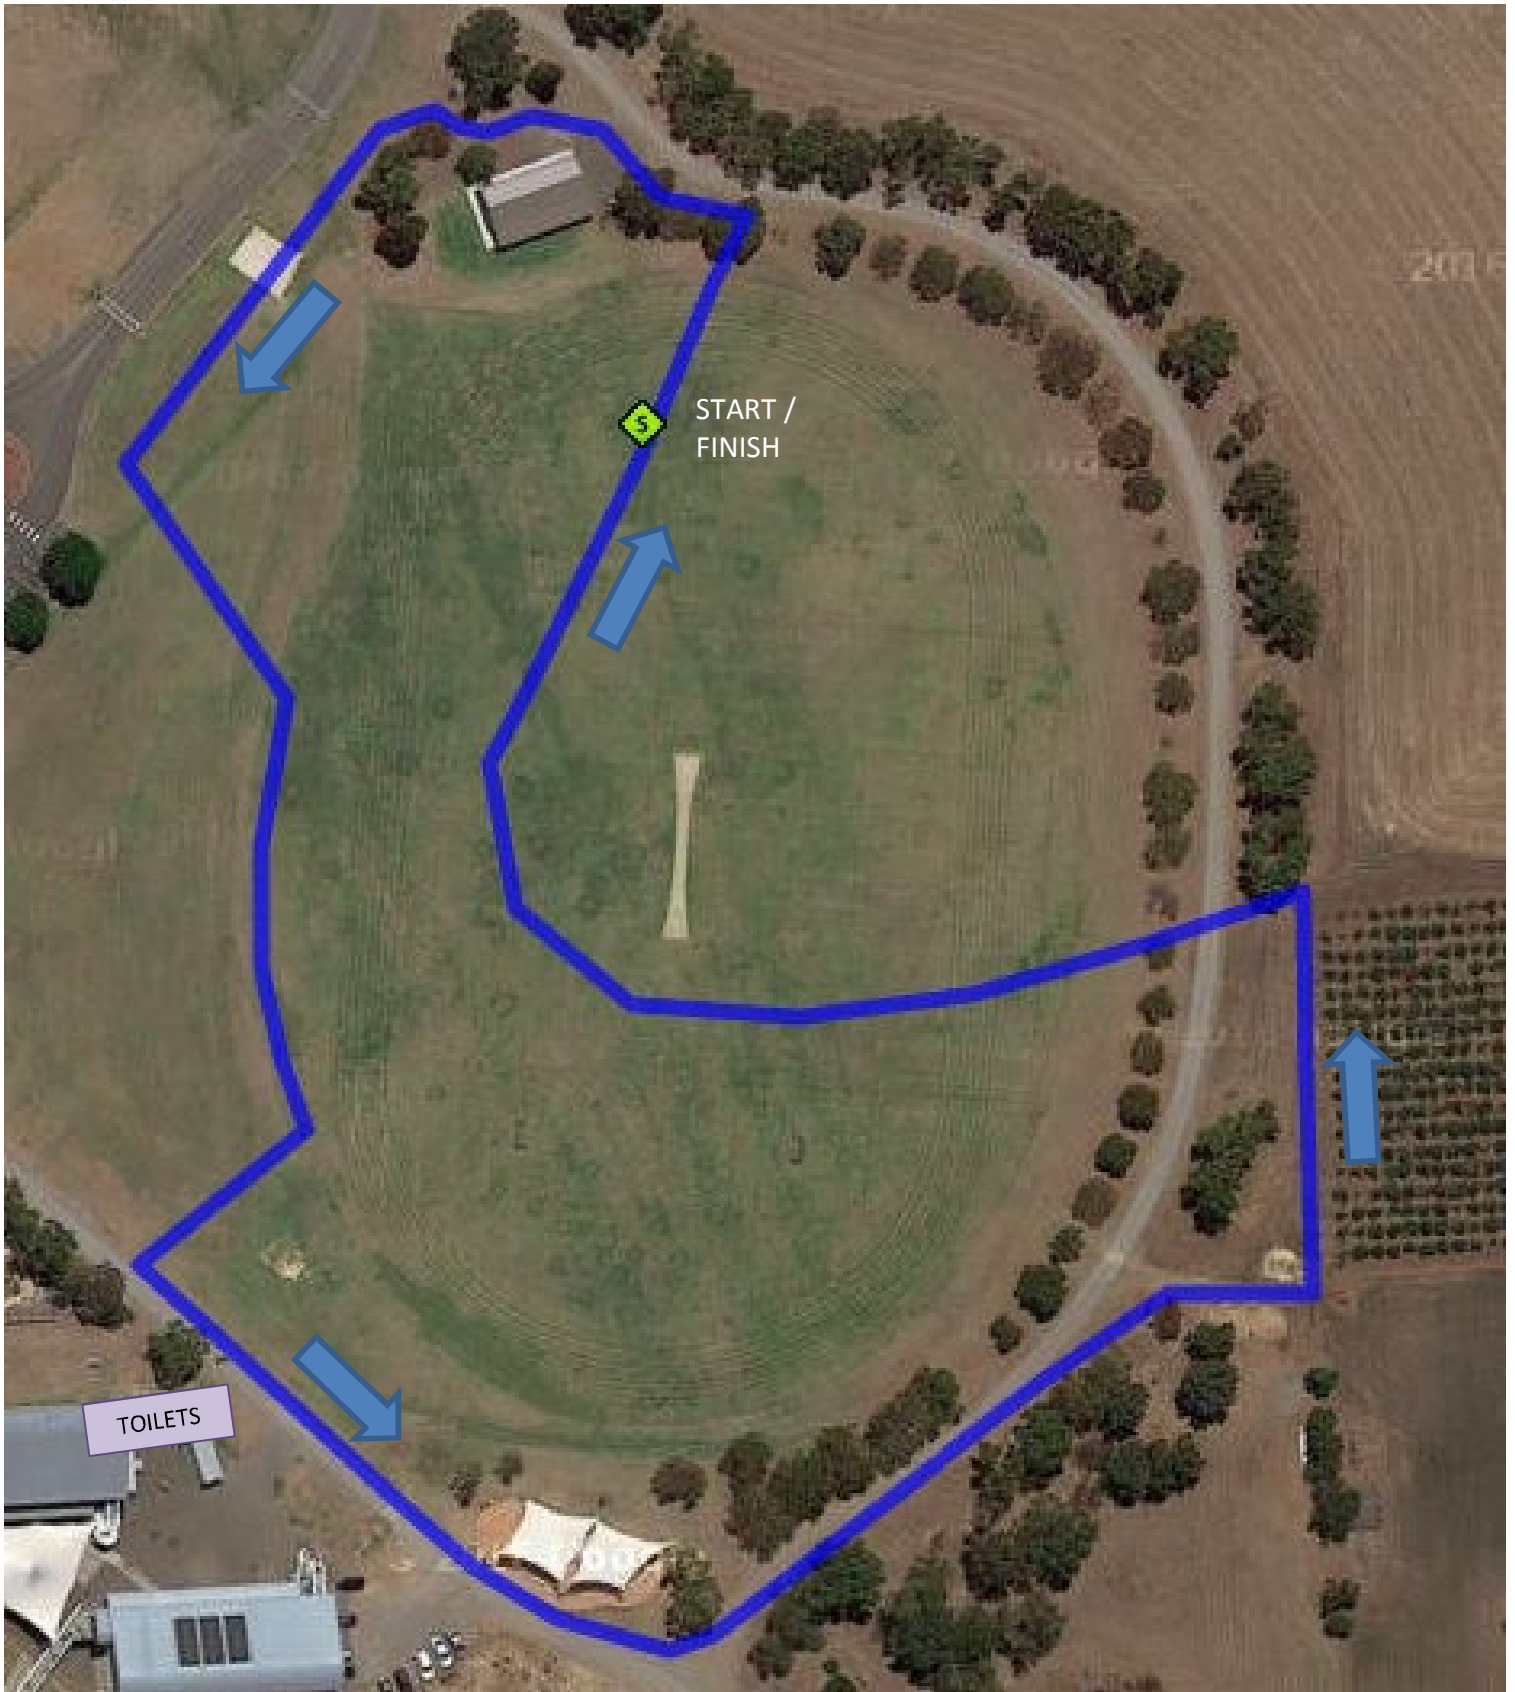

400m

400m : U6

MID COAST LITTLE ATHLETICS CENTRE

600m

600m : U7

MID COAST LITTLE ATHLETICS CENTRE

800m

800m : U8

MID COAST LITTLE ATHLETICS CENTRE

1000m & 2000m

(2 laps for 2000m)

1000m : U9, U10, Mums & Dads & Fun Event
2000m : U13, U14 & U15-U17

MID COAST LITTLE ATHLETICS CENTRE

1200m

1200m : U11 & U12

MID COAST LITTLE ATHLETICS CENTRE