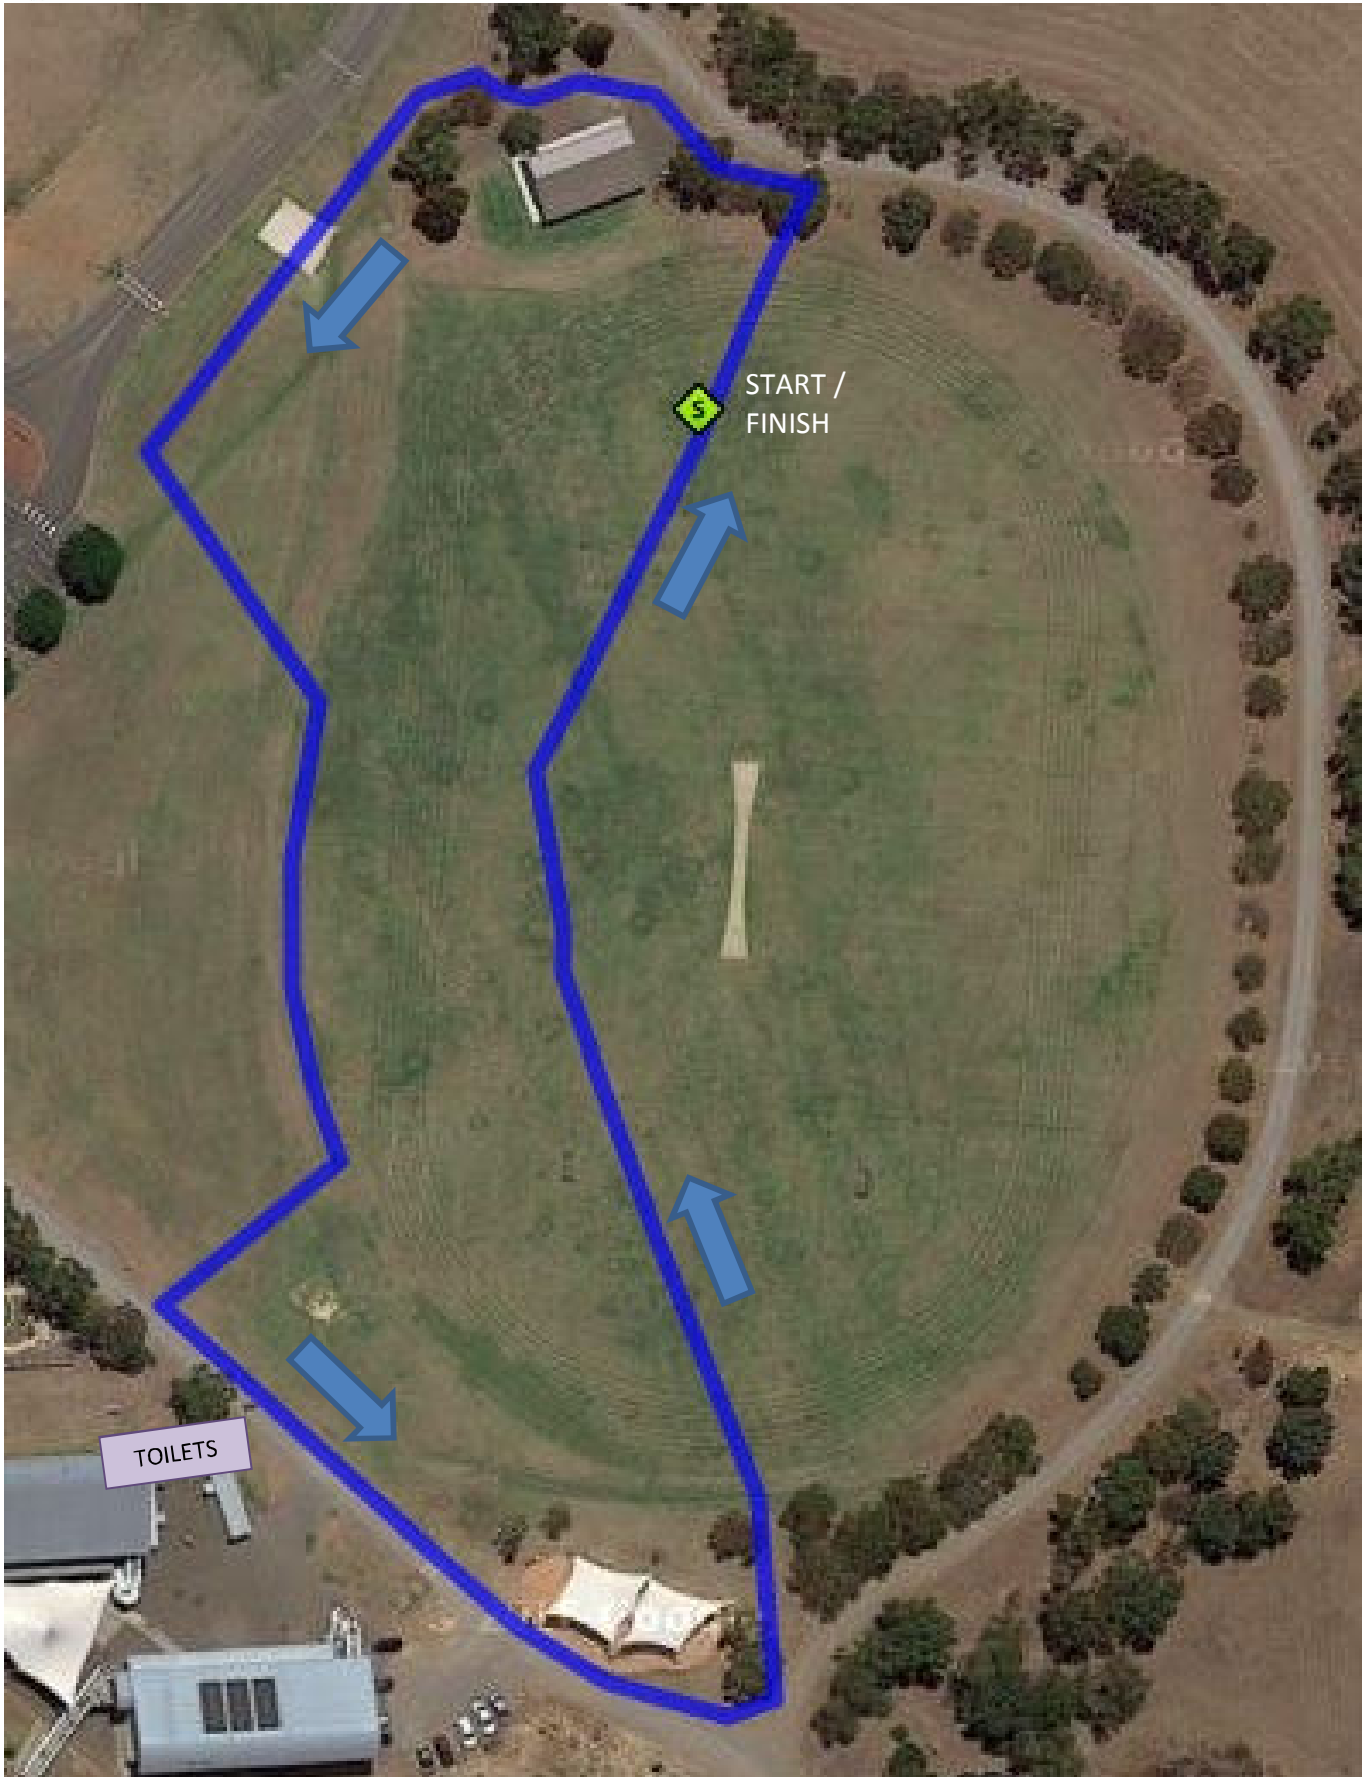

400m

400m : U6

MID COAST LITTLE ATHLETICS CENTRE

600m

600m : U7

MID COAST LITTLE ATHLETICS CENTRE

800m

800m : U8

MID COAST LITTLE ATHLETICS CENTRE

1000m & 2000m

(2 laps for 2000m)

1000m : U9, U10, Mums & Dads & Fun Event
2000m : U13, U14 & U15-U17

MID COAST LITTLE ATHLETICS CENTRE

1200m

1200m : U11 & U12

MID COAST LITTLE ATHLETICS CENTRE